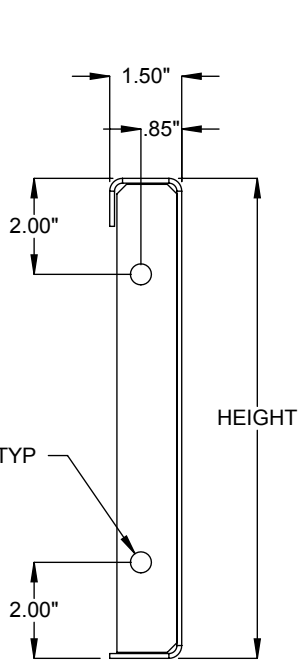

SIDE PAN WITH 3 GUSSETS

SIDE PAN WITH 2 GUSSETS

END VIEW

BOTTOM VIEW

SPECIFICATIONS

HEIGHT: 10", 14", and 24".

LENGTH: 11" - 144"

GUSSETS: Lengths 18" up to 72" use 2 gussets. Lengths 72" and longer use 3 gussets.