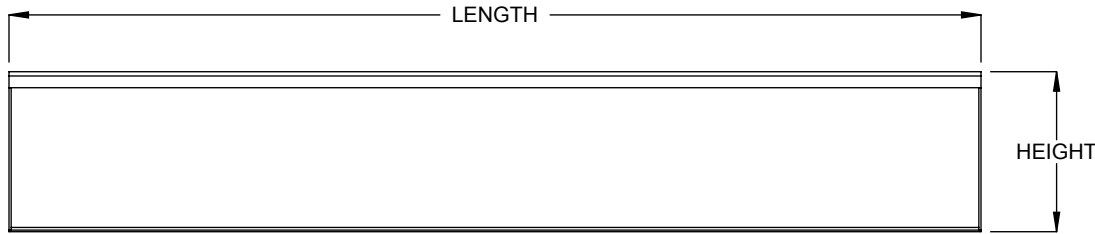

SIDE PAN WITH 3 GUSSETS

SIDE PAN WITH 2 GUSSETS

END VIEW

BOTTOM VIEW

SPECIFICATIONS

HEIGHT: 10", 14", and 24".

LENGTH: 11" - 144"

GUSSETS: Lengths 18" up to 72" use 2 gussets. Lengths 72" and longer use 3 gussets.