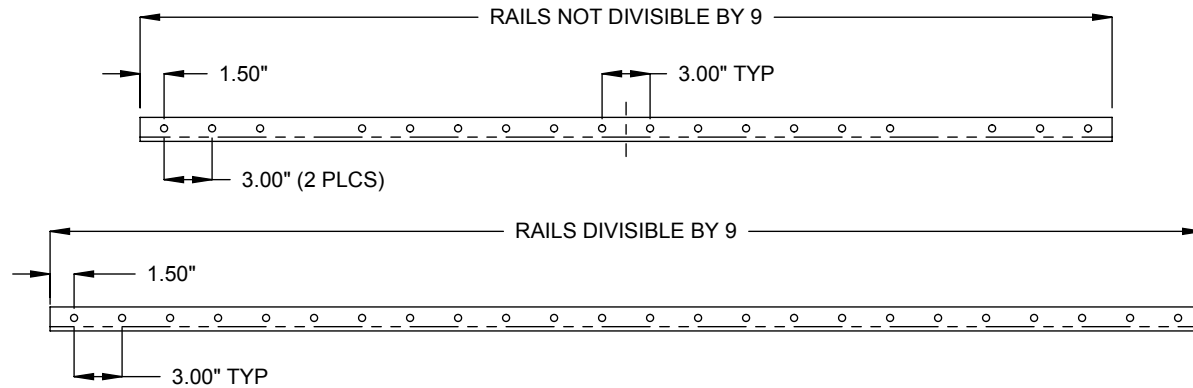

SIDE PAN WITH 3 GUSSETS

SIDE PAN WITH 2 GUSSETS

END VIEW

BOTTOM VIEW

SPECIFICATIONS

HEIGHT: 10", 14", and 24".

LENGTH: 11" - 144"

GUSSETS: Lengths 18" up to 72" use 2 gussets. Lengths 72" and longer use 3 gussets.

FINISH: Standard finish is OSHA safety blue powder. Optional colors include green, beige, gray, orange, black, and yellow. Optional colors for parcel applications include repose gray, laser blue, FedEx blue, Rapistan green.